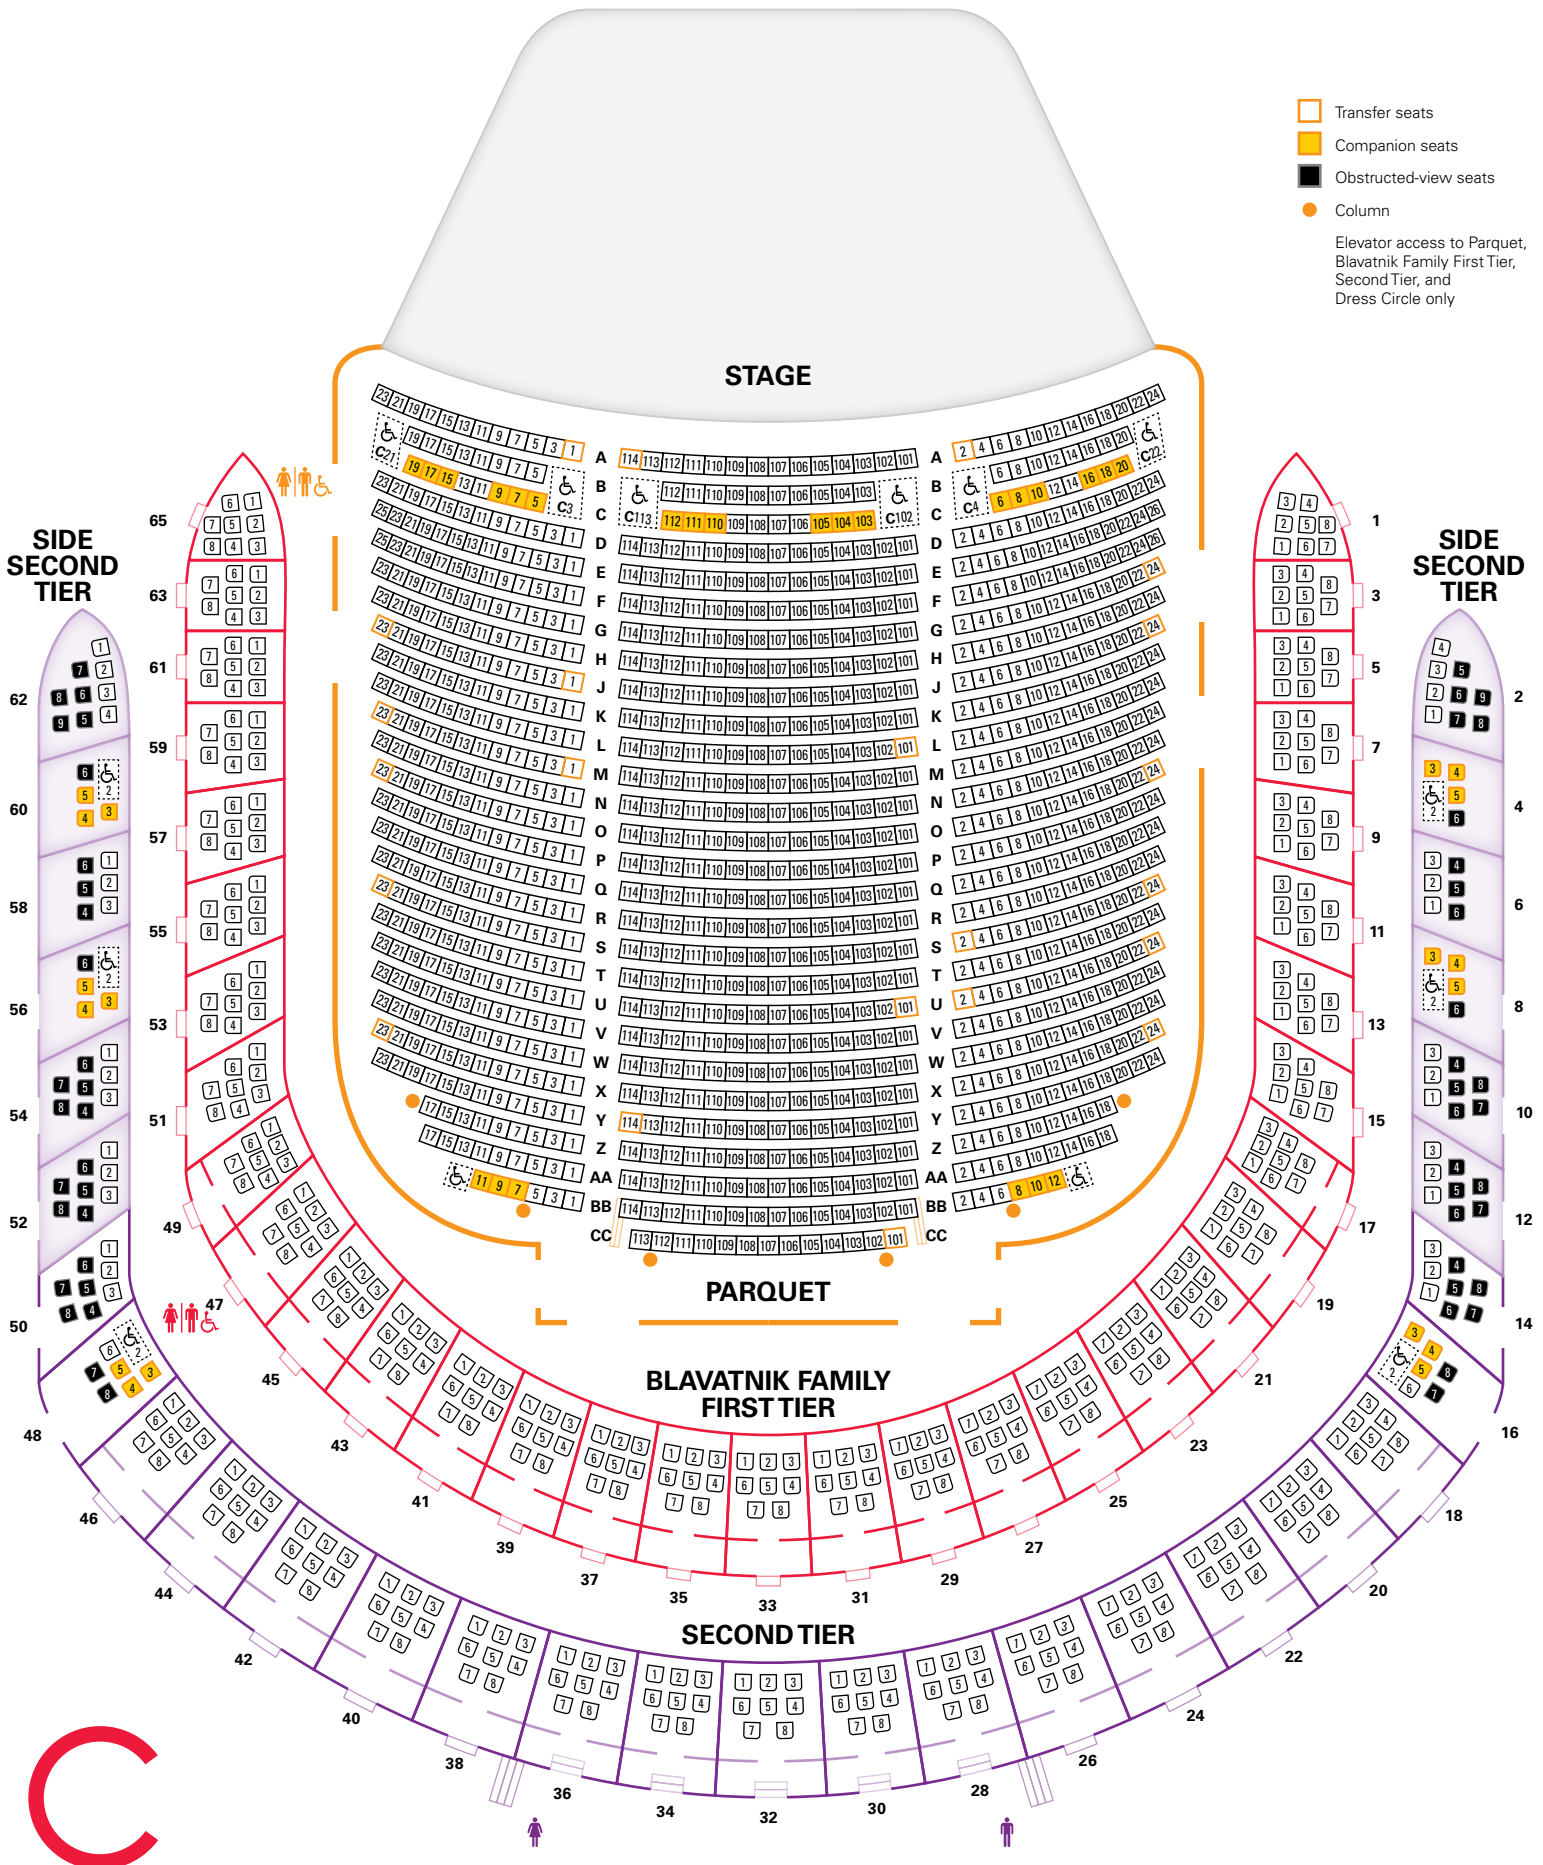

-  Transfer seats
-  Companion seats
-  Obstructed-view seats
-  Column

Elevator access to Parquet, Blavatnik Family First Tier, Second Tier, and Dress Circle only

Transfer seats

Companion seats

Column

Obstructed- and partial-view seats and/or restricted leg room